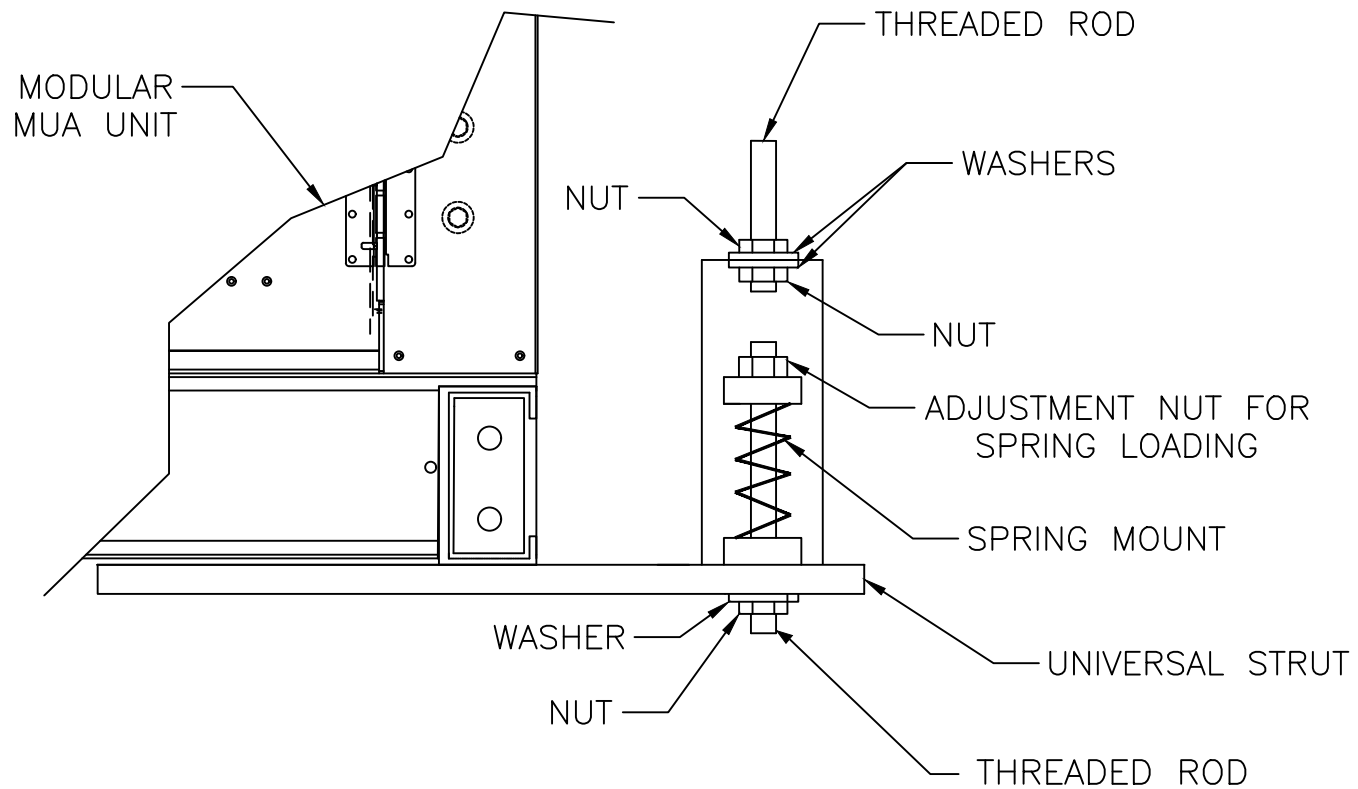

DIRECT FIRED		INDIRECT FIRED		ELECTRIC		UNTEMPERED		KB ONLY		PCU-3&4&5+KB		PCU-1&2+KB		PCU-3&4&5+USBI/SIF		PCU-1&2+USBI/SIF	
SIZE	SPRING	SIZE	SPRING	SIZE	SPRING	SIZE	SPRING	SIZE	SPRING	SIZE	SPRING	SIZE	SPRING	SIZE	SPRING	SIZE	SPRING
1	HSA125	1	HSA200	1	HSA125	1	HSA125	1	HSA125	1	HSA125	1	HSA125	1	HSA125	1	HSA125
2	HSA125	2	HSA200	2	HSA125	2	HSA125	2	HSA125	2	HSA200	2	HSA200	2	HSA200	2	HSA200
3	HSA200	3	HSA310	3	HSA200	3	HSA200	3	HSA200	3	HSA310	3	HSA200	3	HSA310	3	HSA200
4	HSA310	4	HSB750	4	HSA310	4	HSA310	4	HSA310	4	HSA310	4	HSA310	4	HSA310	4	HSA310
5	HSA310	5	HSB750	5	HSA310	5	HSA310	5	HSA310	5	HSB450	5	HSB450	5	HSB450	5	HSB450
										6	HSB450	6	HSB450	6	HSB450	6	HSB450
										7	HSB750	7	HSB750	7	HSB750	7	HSB750

NOTES:

1. **TWO HANGERS PER UNIVERSAL STRUT**
2. **5/8" THREADED ROD FOR HSA TYPE HANGER**
3. **3/4" THREADED ROD FOR HSB TYPE HANGER**

MODULAR GROUND MOUNTED ISOLATION SPRING SIZES